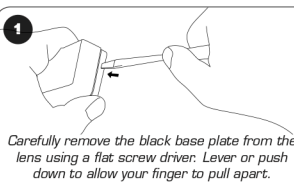

175 Series Front Indicator Lamp

ECE
Approved
100%
Waterproof
5 Year
Warranty

- Retro fit to existing 4x4 bullbar
- ECE Australian Road Approved
- IP67 Rated
- 5 Year Warranty

Function	Front Indicator
Size	175mm x 50mm x 24mm
Voltage	12 Volt
LED Qty	18 x SMD Amber
Cable	40cm cable
Lens	Polycarbonate
Base	Polypropylene

Draw	Indicator
@13.8V	0.11A

Approvals	Function	Approval No.
ECE	Indicator	1-E9-01.11359
CTA	Indicator	CTA-060285

Inactive

Active

Front Indicator Lamp
175A/2 - Twin Blister, 12 Volt

Fitting Instructions

All enquiries P: (03) 9466 7075 E: led@ledtech.com.au, www.ledautolamps.com