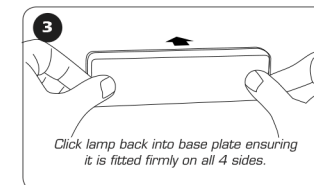

Fitting Instructions

All enquiries P: (03) 9466 7075 E: led@ledtech.com.au, www.ledautolamps.com

All efforts are made to ensure all information is correct and up to date, it can be subject to change without notice. All measurements are in millimeters (mm) and are not to scale.

© All LED Technologies designs are registered throughout the world. - Current as of 22/09/2020