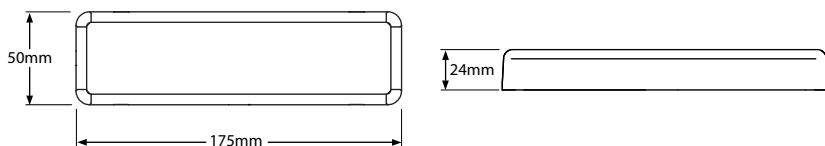

Fitting Instructions

All enquiries P: (03) 9466 7075 E: led@ledtech.com.au, www.ledautolamps.com

All efforts are made to ensure all information is correct and up to date, it can be subject to change without notice. All measurements are in millimeters (mm) and are not to scale.

© All LED Technologies designs are registered throughout the world. - Current as of 22/09/2020