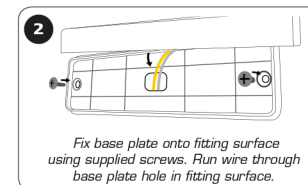

175 Series Front Indicator Lamp

ECE
Approved
100%
Waterproof
5 Year
Warranty

- Retro fit to existing 4x4 bullbar
- ECE Australian Road Approved
- IP67 Rated
- 5 Year Warranty

Function	Front Indicator
Size	175mm x 50mm x 24mm
Voltage	12 Volt
LED Qty	18 x SMD Amber
Cable	40cm cable
Lens	Polycarbonate
Base	Polypropylene

Draw	Indicator
@13.8V	0.11A

Approvals	Function	Approval No.
ECE	Indicator	1-E9-01.11359
CTA	Indicator	CTA-060285

Inactive

Active

Front Indicator Lamp
175A/2 - Twin Blister, 12 Volt

Fitting Instructions

All enquiries P: (03) 9466 7075 E: led@ledtech.com.au, www.ledautolamps.com